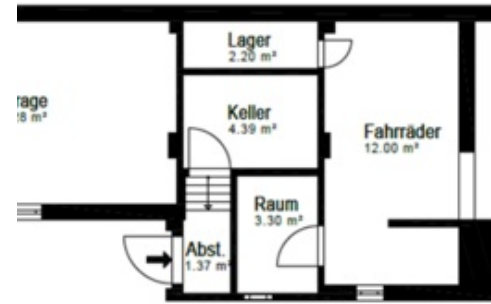

PROPERTY KEY FACTS

Available from: September 26, 2026

Utilities: included

Refundable deposit: € 20,700.00

- Furnished house
- 3 Bedrooms
- Ground floor

Minimum rental period: 1 Months

Neighborhood: Berlin Adlershof

Property ID: 6487

- 5.0 Rooms in total
- 2 Bathrooms
- 213 sqm