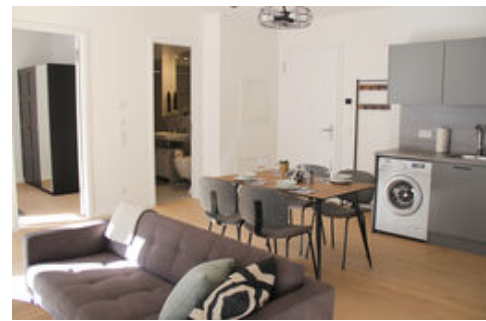

'Bente': A new building in the Scandinavian neighborhood of Prenzlauer Berg

Property ID: 6462

Bornholmerstr, 10439 Berlin Adlershof

€ 2,055 / month

PROPERTY KEY FACTS

Available from: June 10, 2026

Utilities: included

Refundable deposit: € 3,000.00

Furnished apartment

1 Bedroom

1st Floor

Minimum rental period: 6 Months

Neighborhood: Berlin Adlershof

Property ID: 6462

2.0 Rooms in total

1 Bathroom

55 sqm